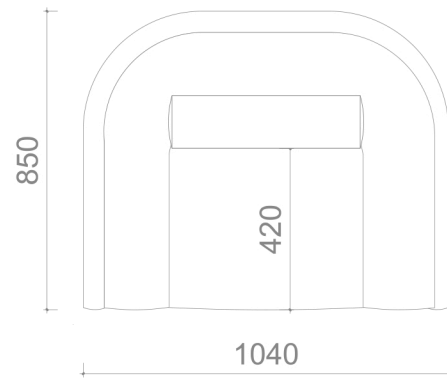

CHARLOTTE BILTGEN

EILEEN Armchair

WOOL TERRY OR WOOL TERRY AND LEATHER

Dimensions

L 104 cm - D 85 cm - H 65 cm - seating height 41 cm
L 41" - D 33.5" - H 25.5" - seating height 16"

Option : swivel

Materials