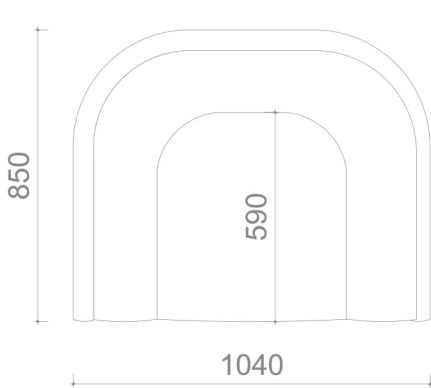

CHARLOTTE BILTGEN

EILEEN Armchair

WOOL TERRY OR WOOL TERRY AND LEATHER

Dimensions

L 104 cm - D 85 cm - H 65 cm - seating height 41 cm
L 41" - D 33.5" - H 25.5" - seating height 16"

Option : swivel

Materials