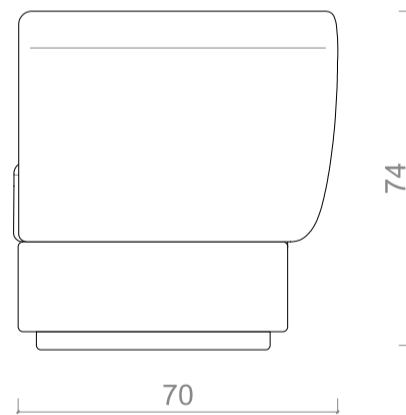

### Dimensions

L 82 cm - D 70 cm - H 74 cm - seating height 42 cm

L 32.3" - D 27.6" - H 29.1" - seating height 16.5"

Option : swivel