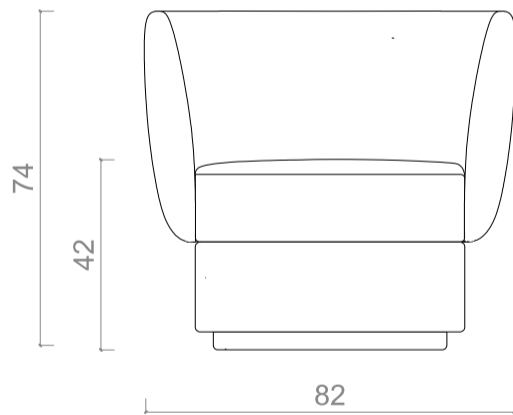

### Dimensions

L 82 cm - D 70 cm - H 74 cm - seating height 42 cm

L 32.3" - D 27.6" - H 29.1" - seating height 16.5"

Option : swivel