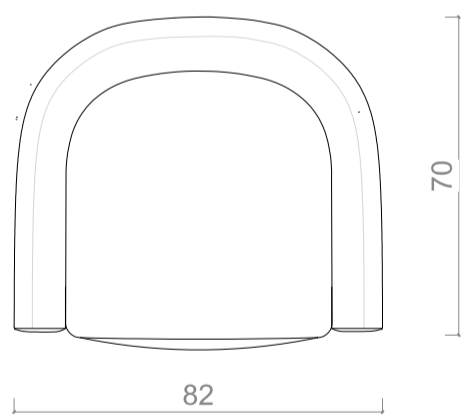

### Dimensions

L 82 cm - D 70 cm - H 74 cm - seating height 42 cm

L 32.3" - D 27.6" - H 29.1" - seating height 16.5"

Option : swivel